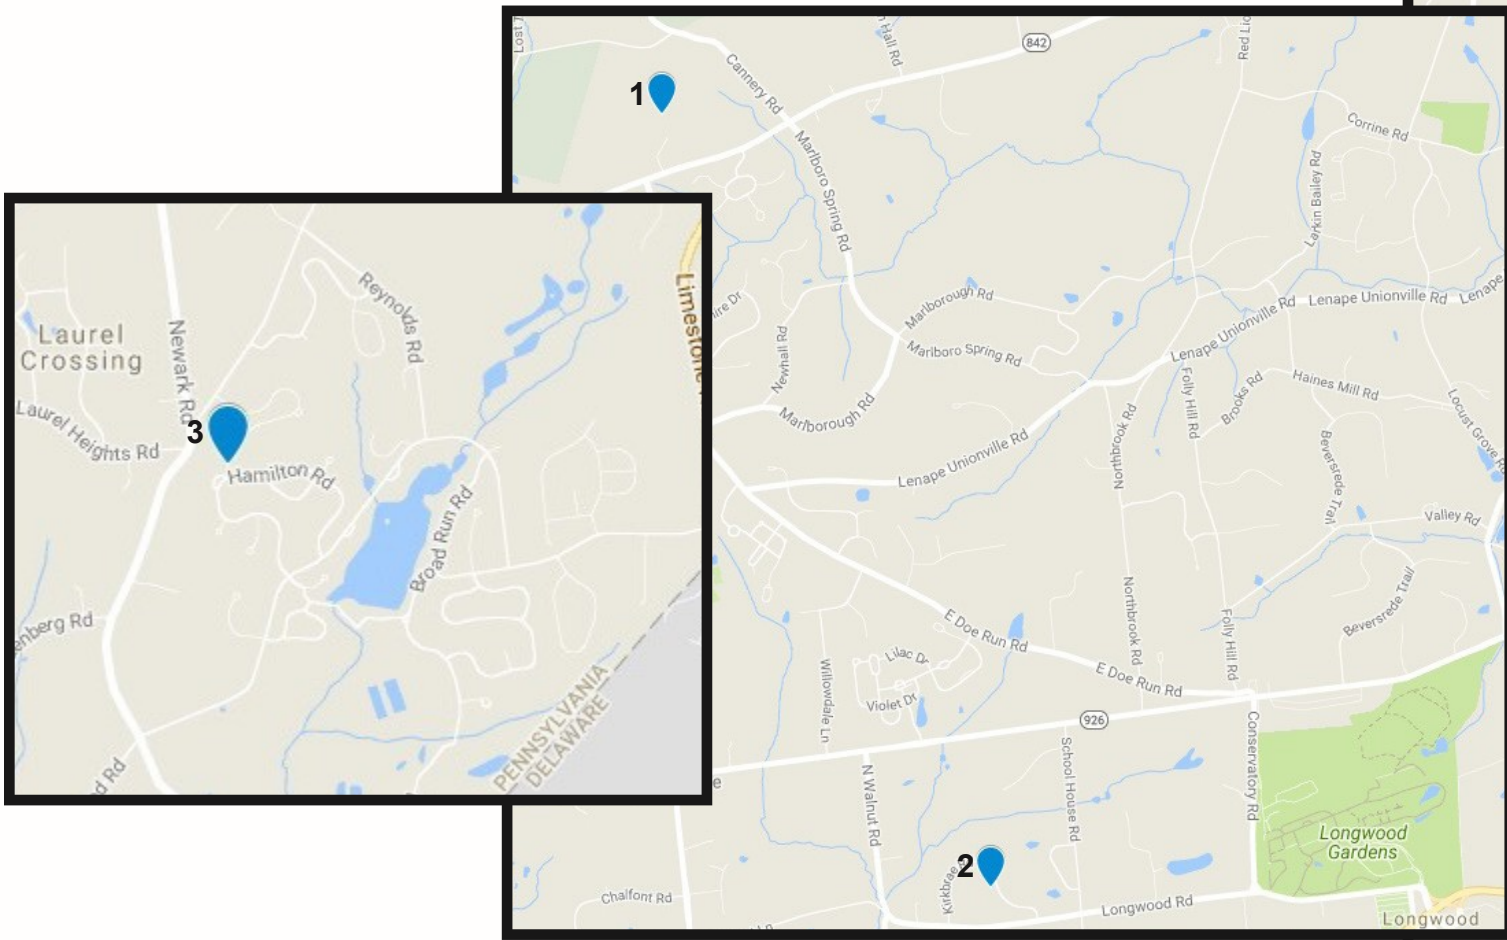

Heart of the Home[®] KITCHEN TOUR

House #1- Newlin Green

110 Bailey Cir, Kennett Square, PA 19348

House #2- Dalkeith Farm

220 Kirkbrae Rd, Kennett Square, PA 19348

House #3- Somerset Lake

132 Hamilton Rd, Landenberg, PA 19350

House #4- Owls Nest

811 Owls Nest Rd, Wilmington, DE 19807

House #5- Barley Mill

1301 Barley Mill Rd, Greenville, DE 19807

House #6- Carpenters Row

122 Carpenters Row, Wilmington, DE 19807

House #7- Surrey Park

208 Hackney Cir, Wilmington, DE 19803

House #8- Deerhurst

16 Peirce Rd, Wilmington, DE 19803

CELEBRATING

10

1918-

JUNIOR LEADER

WILMINGTON

12 Stone Tower Ln, Wilmington, DE 19803

House #11- Wilmington/Triangle

1900 N Van Buren St, Wilmington, DE 19802

House #12- Wilmington/Triangle

1901 N Monroe St, Wilmington, DE 19802

House #13- Wilmington/Trolley Square