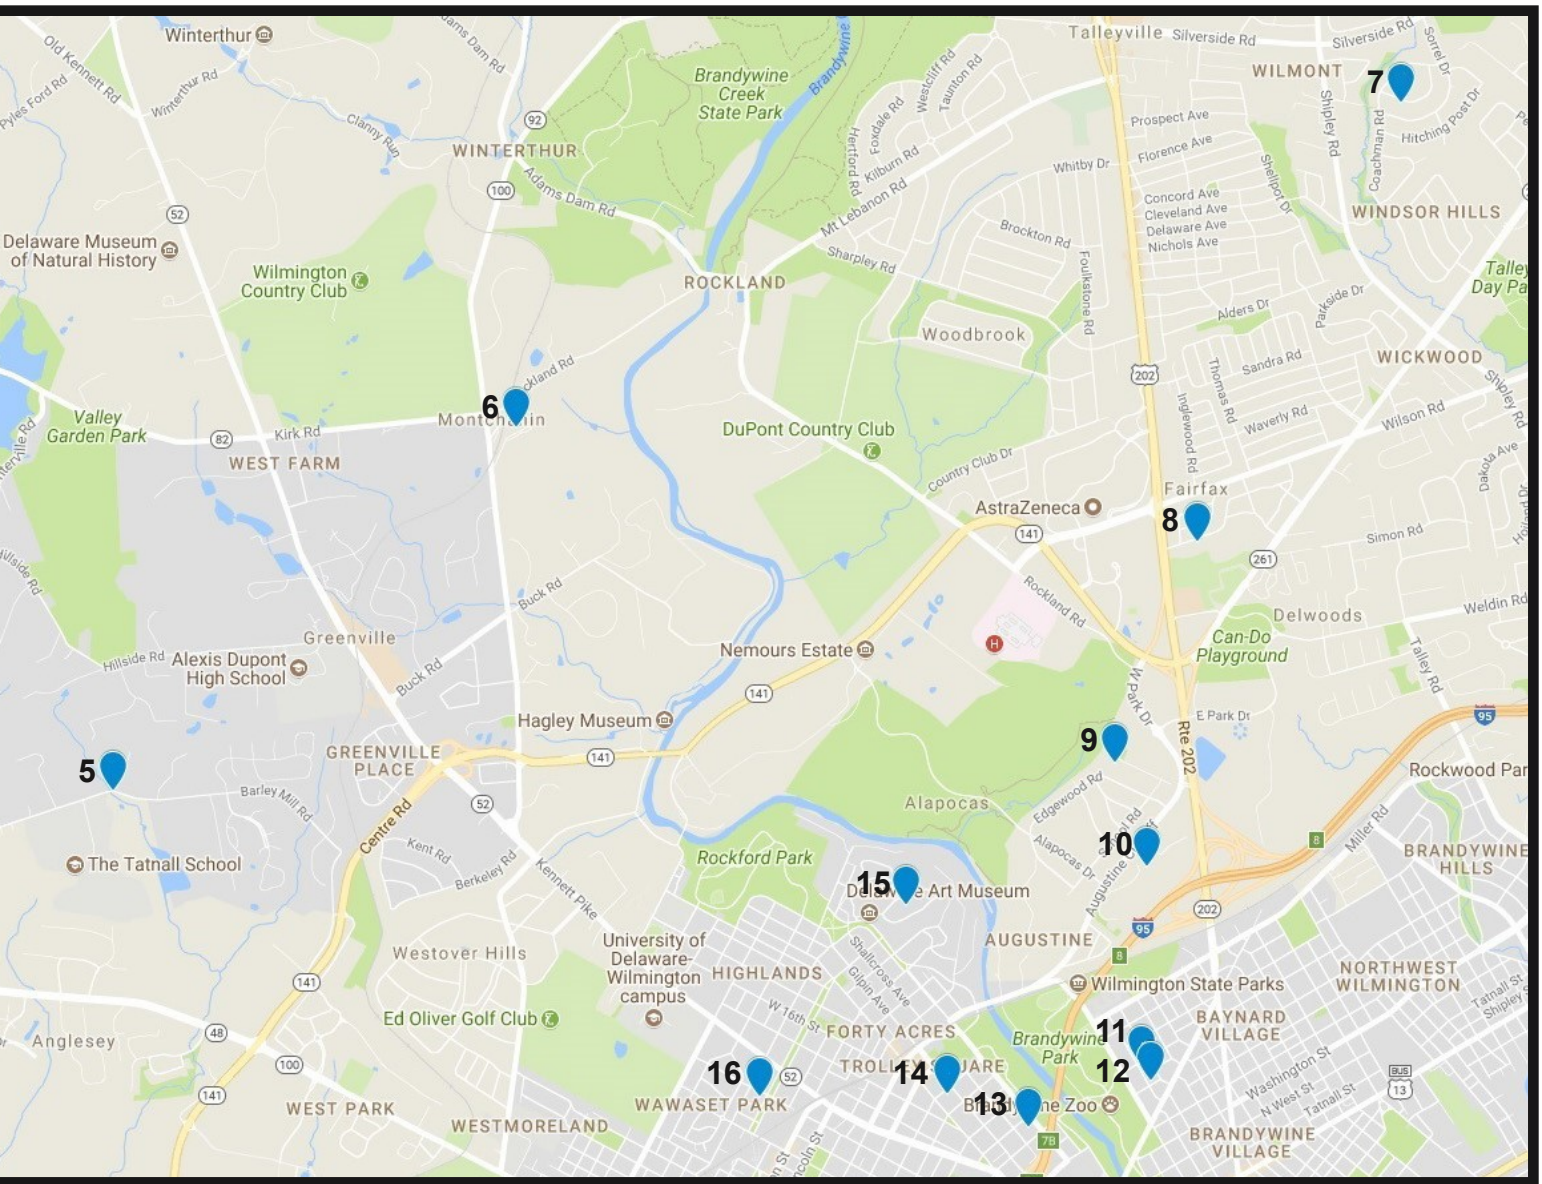

House #4- Owls Nest

811 Owls Nest Rd, Wilmington, DE 19807

House #5- Barley Mill

1301 Barley Mill Rd, Greenville, DE 19807

House #6- Carpenters Row

122 Carpenters Row, Wilmington, DE 19807

House #7- Surrey Park

208 Hackney Cir, Wilmington, DE 19803

House #8- Deerhurst

16 Peirce Rd, Wilmington, DE 19803

CELEBRATING

10

1918-

JUNIOR LEADER

WILMINGTON

*House 1, 7 & 15 are able to take credit cards

2018
LEAGUE OF
WOMEN VOTERS OF
DELAWARE

and payments. All other houses are cash only.

House #9- Alapocas II

115 Rockland Cir, Wilmington, DE 19803

House #10- Augustine Ridge

12 Stone Tower Ln, Wilmington, DE 19803

House #11- Wilmington/Triangle

1900 N Van Buren St, Wilmington, DE 19802

House #12- Wilmington/Triangle

1901 N Monroe St, Wilmington, DE 19802

House #13- Wilmington/Trolley Square