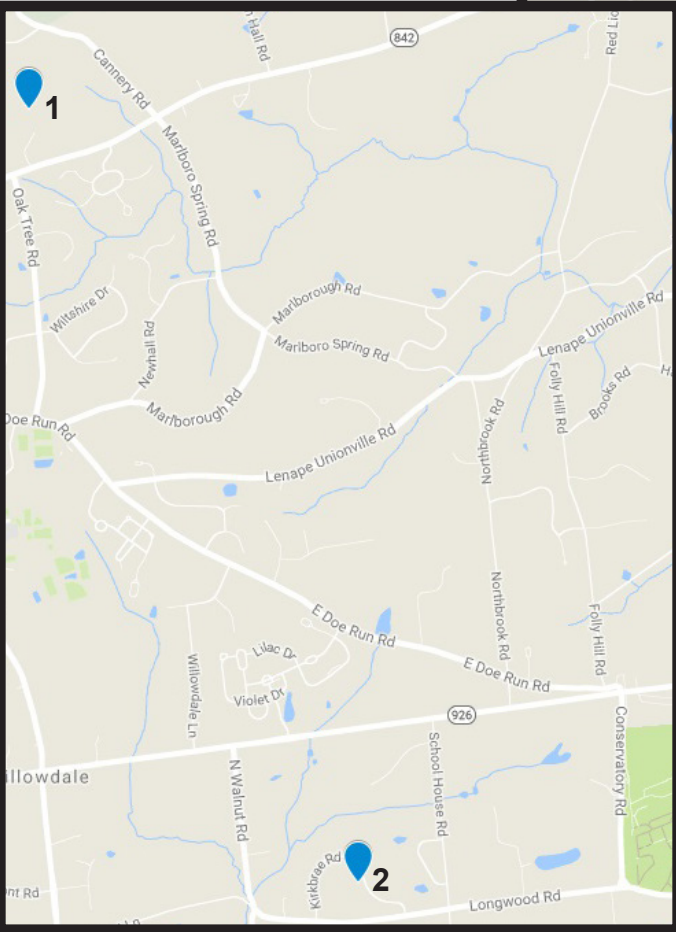

Heart of the Home® KITCHEN TOUR

Plan Your Route!