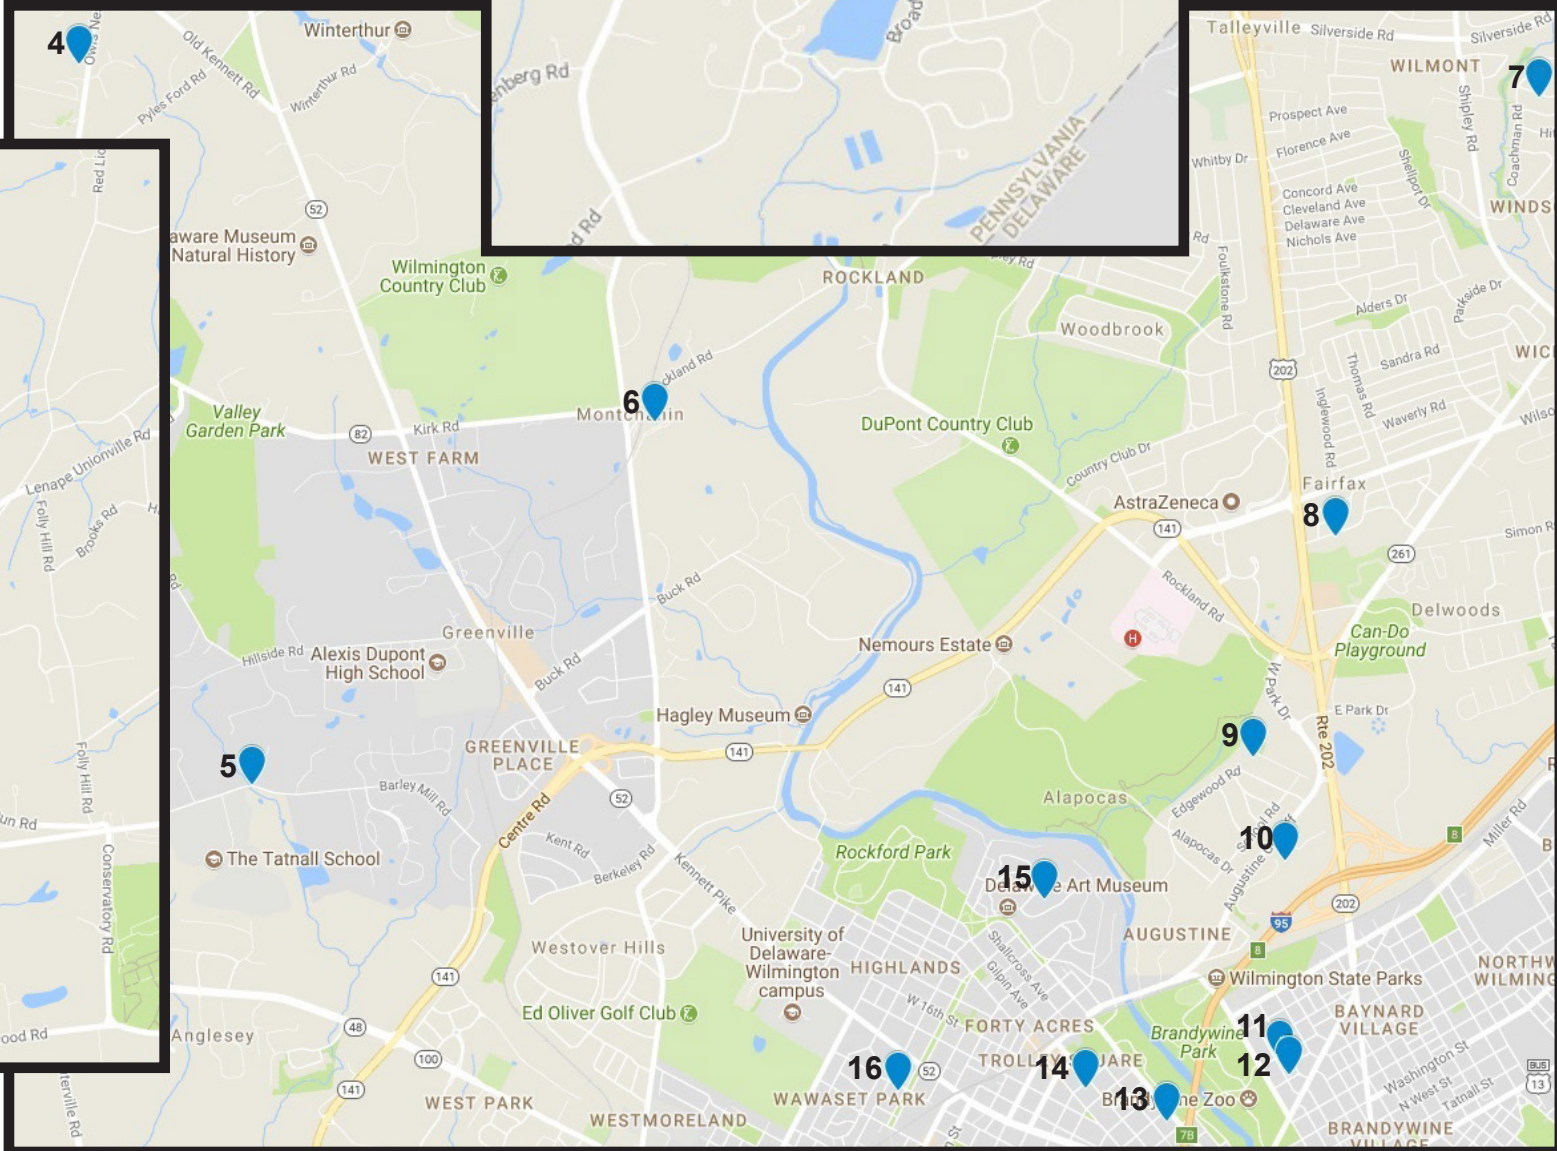

Heart of the Home[®] KITCHEN TOUR

Plan Your Route!

Plan Your Route!

Heart of the Home® **KITCHEN**TOUR

A TASTE OF DELAWARE'S MOST DELICIOUS KITCHENS FROM THE JUNIOR LEAGUE OF WILMINGTON

**Saturday, April 14, 2018
9:30AM to 4:30PM**

House #1- Newlin Green

110 Bailey Cir, Kennett Square, PA 19348

House #2- Dalkeith Farm

220 Kirkbrae Rd, Kennett Square, PA 19348

House #3- Somerset Lake

132 Hamilton Rd, Landenberg, PA 19350

House #4- Owls Nest

House #8- Deerhurst

16 Peirce Rd, Wilmington, DE 19803

House #9- Alapocas II

115 Rockland Cir, Wilmington, DE 19803

House #10- Augustine Ridge

12 Stone Tower Ln, Wilmington, DE 19803

House #11- Wilmington/Triangle

1900 N Van Buren St, Wilmington, DE 19802

House #12- Wilmington/Triangle

1901 N Monroe St, Wilmington, DE 19802

House #13- Wilmington/Trolley Square

1100 Lovering Ave, Wilmington, DE 19806

House #14- Wilmington/Trolley Square