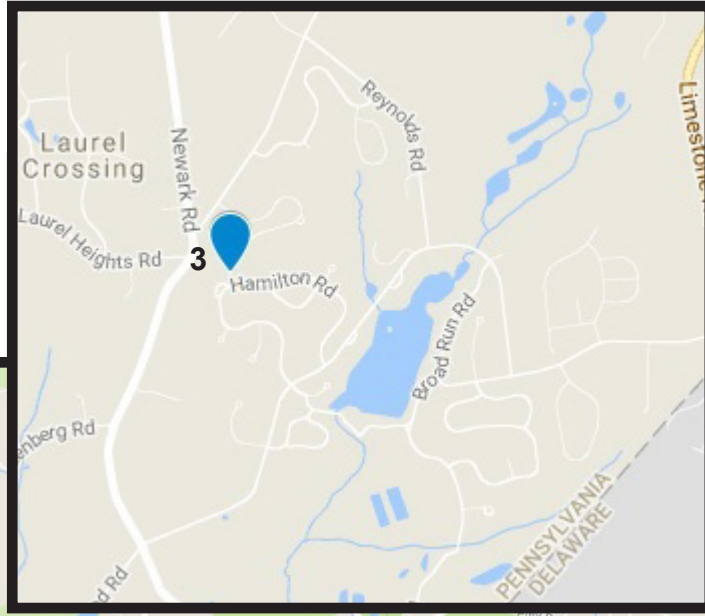

Heart of the Home® KITCHEN TOUR

Plan Your Route!