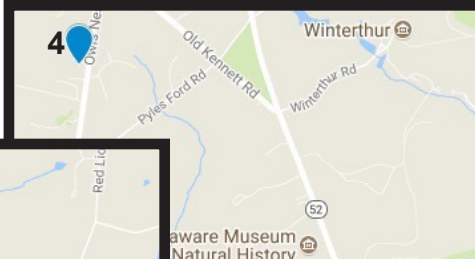

Heart of the Home® KITCHEN TOUR

Plan Your Route!