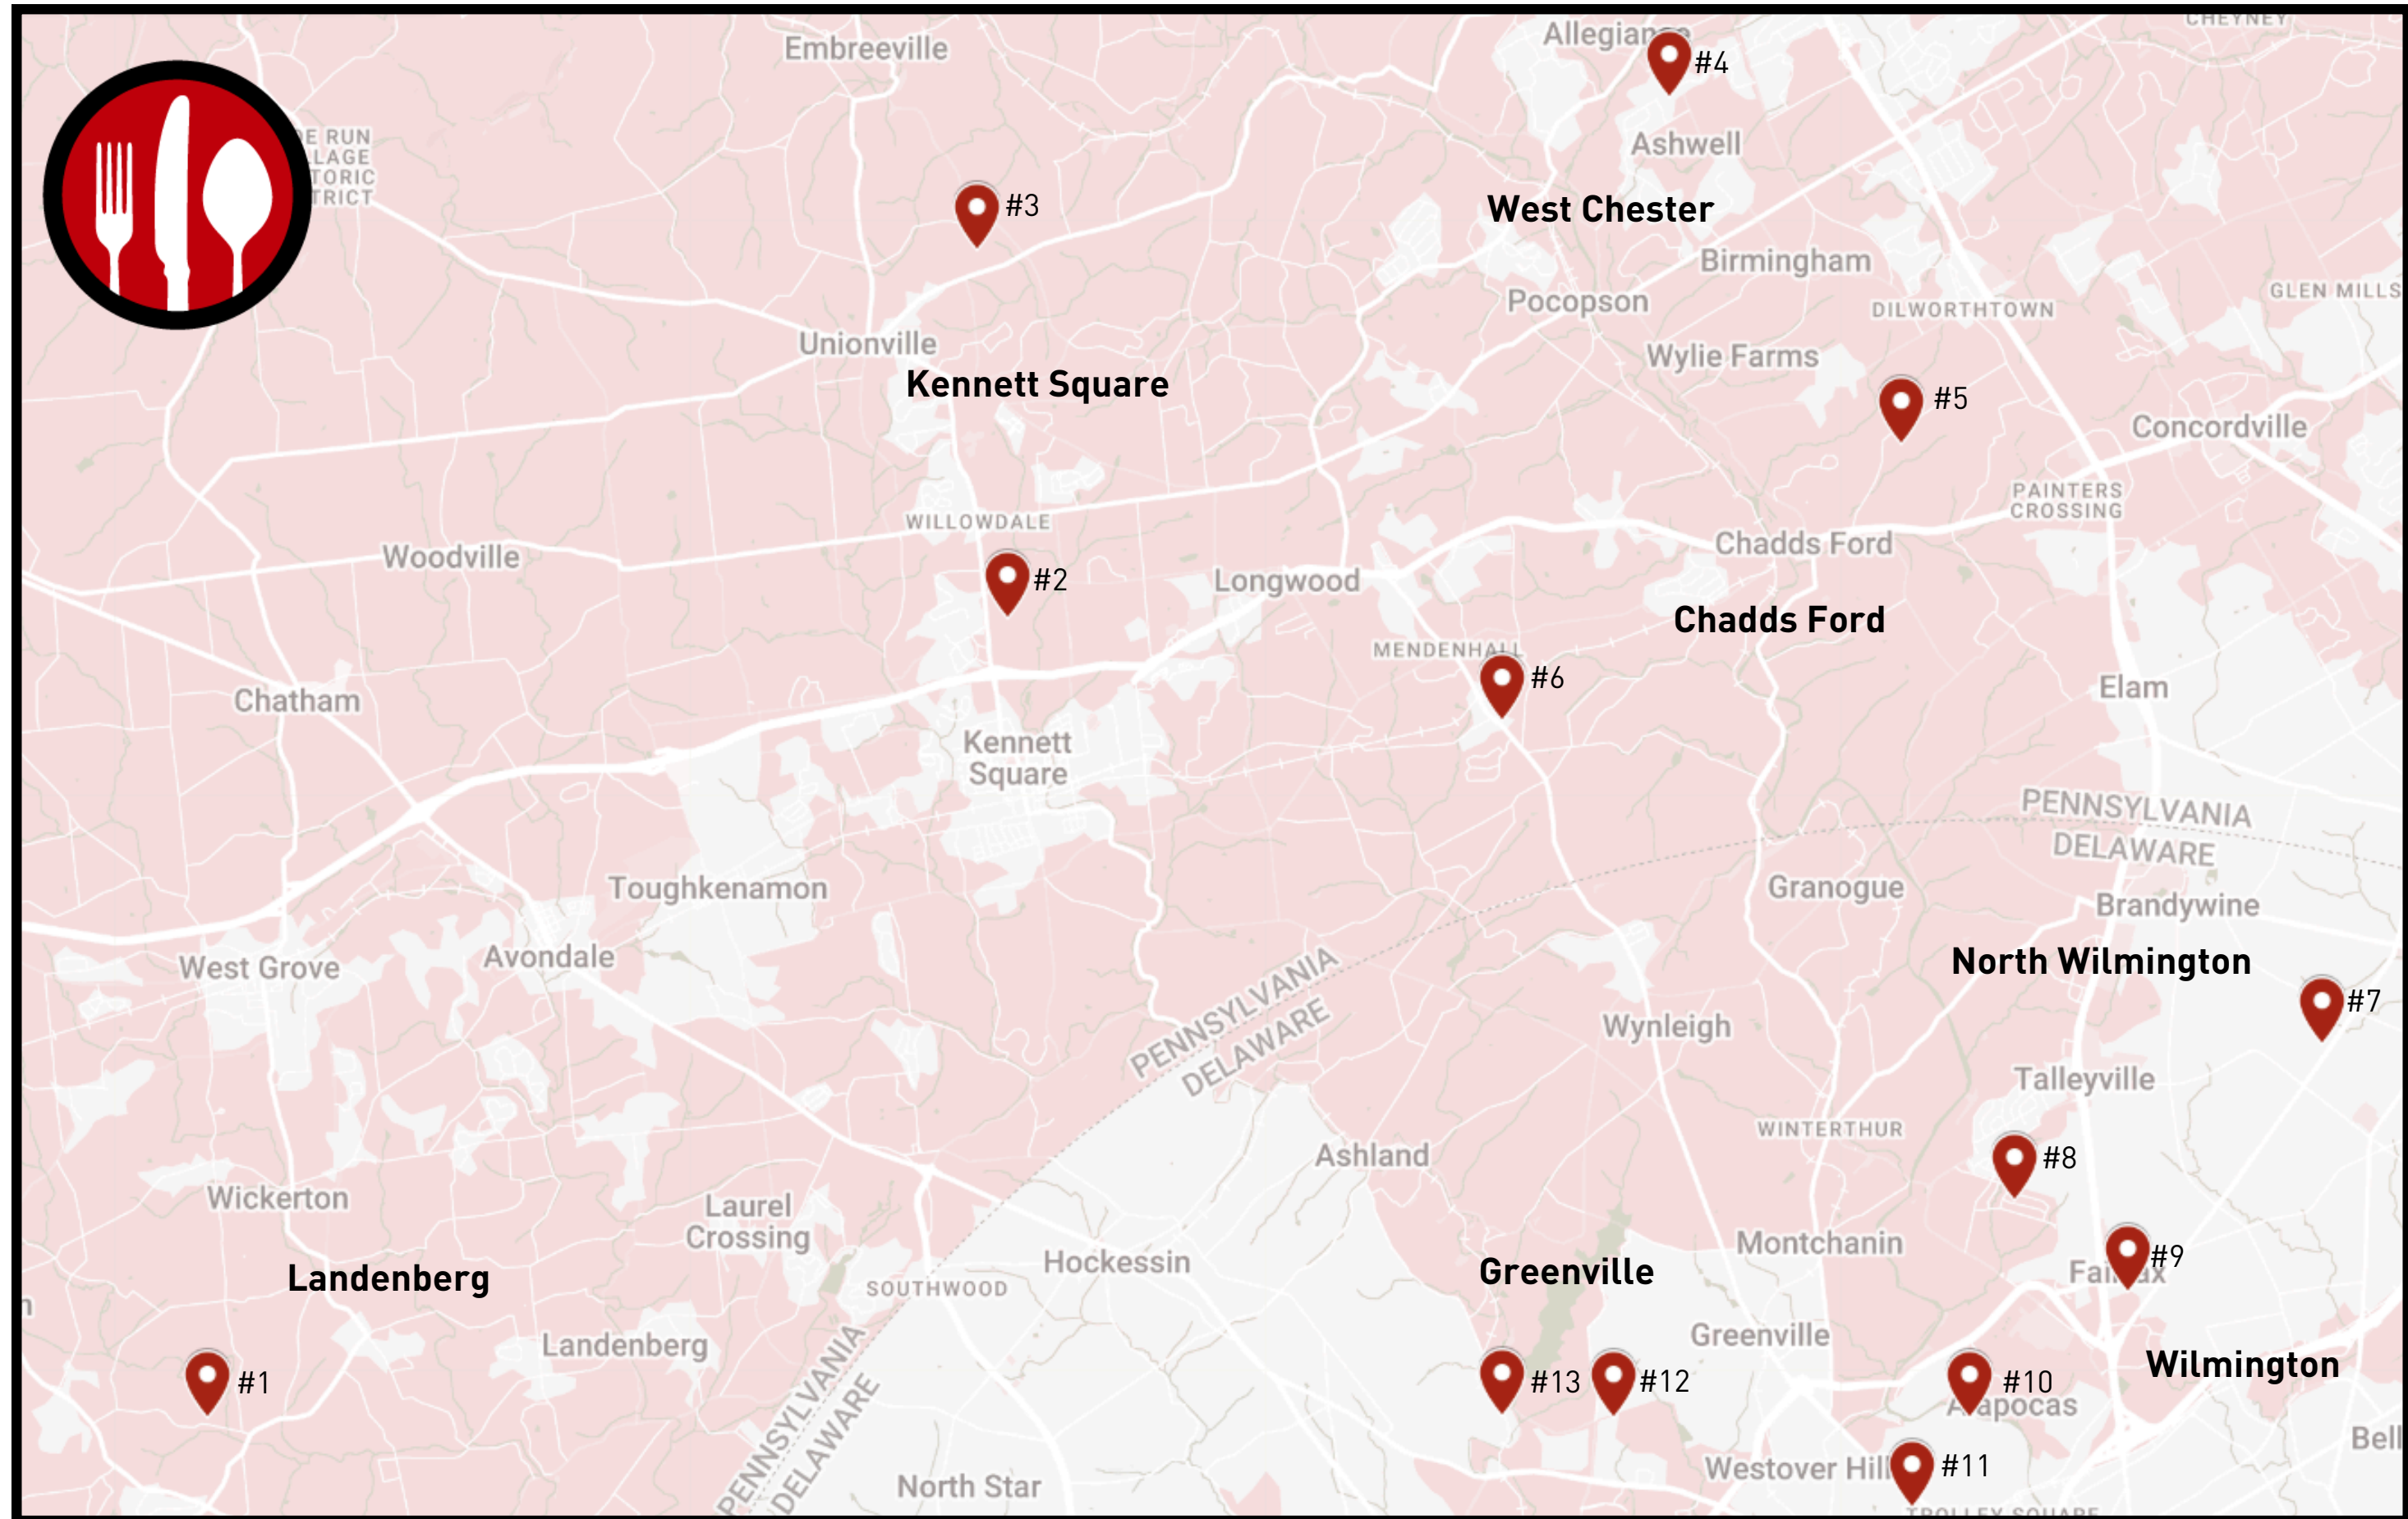

# 2025 Kitchen Tour House Locations & Addresses

- House #1- 4 Beechwood Drive Landenberg, PA 19350
- House #2- 109 Ridgecote Lane Kennett Square, PA 19348
- House #3- 112 Bailey Circle Kennett Square, PA 19348
- House #4- 1045 Squire Cheney Drive West Chester, PA 19382
- House #4 Note: Do not park in the driveway
- House #5- 540 Webb Road Chadds Ford, PA 19317
- House #6- 337 Kennett Pike Chadds Ford, PA 19317
- House #7- 2530 Blackwood Road Wilmington, DE 19810

- House #8- 531 Rothbury Road Wilmington, DE 19803
- House #9- 22 Peirce Road Wilmington, DE 19803
- House #10- 7 Brandywine Falls Road Wilmington, DE 19806
- House #10 Note: Park in lot near Fit Studio or outside gate. Gate Code: 5150
- House #11- 1104 Greenhill Ave Wilmington, DE 19805
- House #11 Note: Park on Greenhill Ave
- House #12- 1523 Barley Mill Road Wilmington, DE 19807
- House #13- 12 Foxhill Lane Wilmington, DE 19807